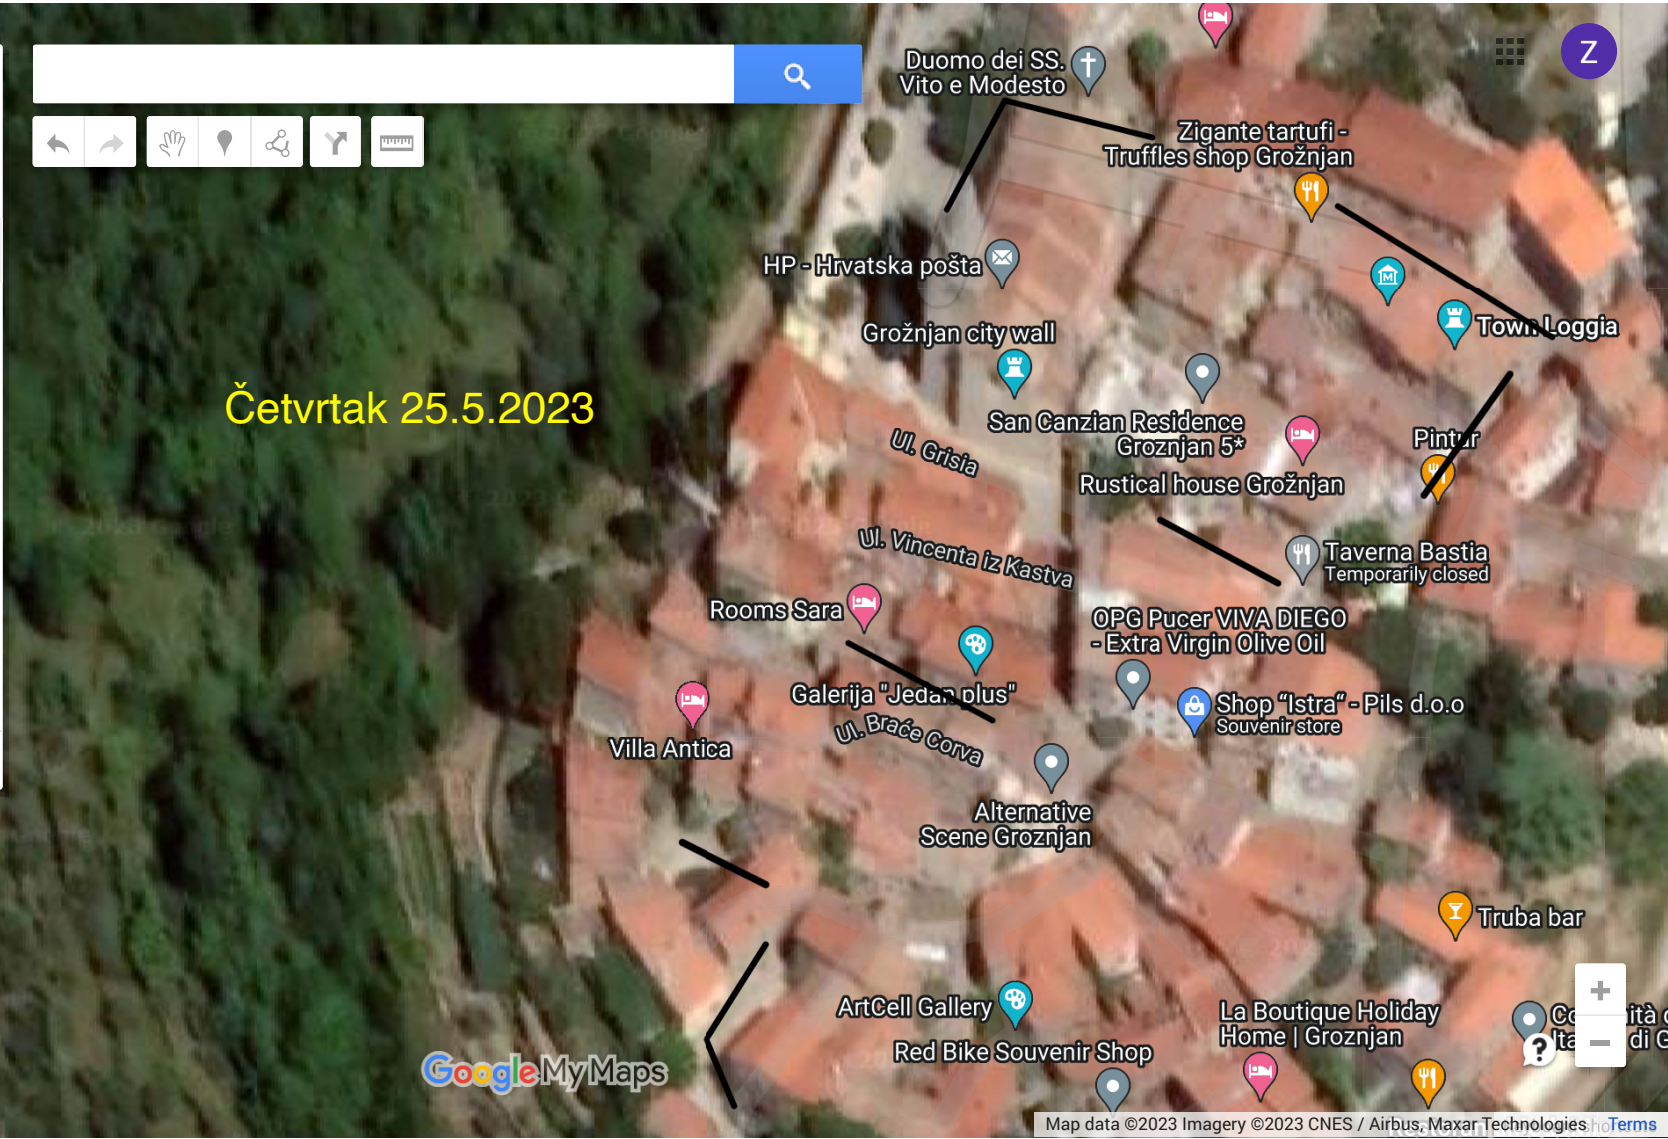

Untitled map

5 views
Last edit was seconds ago

Add layer Share Preview

Untitled layer

Individual styles

- 19.30 - 20h ul. Novih Vrata
- 15.30 - 16.30h ul. Braće Kova...
- 18.45 - 19.30h V. Gortana 2
- 18 - 18.45h Postolarska 2
- 15.30 - 17h Balisoraku prolaz
- 12 - 14h Trg Josipa Broza Tita
- 9.30 - 11.30h Trg Lođe

Base map

Search bar

Navigation icons: back, forward, hand, location pin, share, print, street view

Četvrtak 25.5.2023

Google My Maps